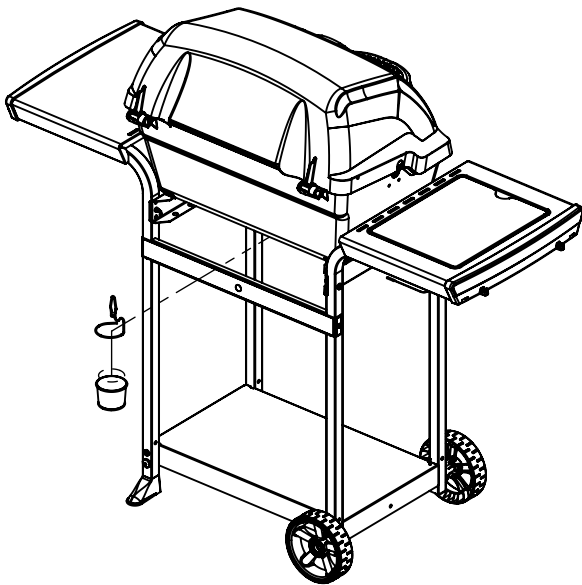

7

(2)

8

11

(1)

12

**13**

(2) 

**14**

<u>ITEM #</u>	<u>PART #</u>	<u>DESCRIPTION</u>	<u>30040-923</u>
1	10473-E301	CASTING TOP	1
2	SM5003-2B	CASTING BOTTOM	1
3	SP23A-30	NAMEPLATE	1
4	SP5022-3	GRID-WARMING RACK	1
5	SP43A-3	GRID	1
6	SM5072-9	FLAV-R-WAVE	1
7	SM190A-12	BURNER ASM	1
8	SP5016-20	ELECTRODE	1
9	SP5038-19B	LID HANDLE	1
10	SP5001-40	CASTING STANDOFF	2
20	SM5403-42EU	CONTROL COVER	1
21	10442-534E	CONTROL ASM LP	1
23	SP11-7	CONTROL KNOB	3
24	10342-22	IGNITOR	1
25	S13467-079	SIDE BURNER HOSE	1
30	SM5069-9	HEAT SHEILD	1
32	SM5038-8B	BENT LEG	4
35	SM5397A-42B	SUPPORT CASTING LEFT	1
36	SM5398A-42B	SUPPORT CASTING RIGHT	1
39	SM5004A-6B	BRACE - UPPER REAR	1
40	10711-E351R	BASE	1
50	10711-E111	SHELF - SIDE	1
51	10711-E131	SHELF - SIDE BURNER	1
52	10711-E50		2
54	10956-E601	FRONT PANEL	1
55	SP5018-18	SCREW #10	2
56	10892-608	WHEEL	2
57	53004-271	SIDE BURNER - BODY	1
58	10390-E10	SIDE BURNER	1
59	63139-981	SIDE BURNER - TRIVET	1
60	53000-251	SIDE BURNER - COVER	1
62	10342-T16	ELECTRODE	1
63	Y-11230	CLIP	1
77	S15111	GREASE CUP HOLDER	1
78	11494-148	LEG PLUG	2
79	SP15112		1
80	SP25-16	1/4-20 WING NUT	2
81	Y-11560	BOLT 1/4-20 x 1 1/2	8
85	Y-11214		2
91	Y-11968	BOLT 3/8-16 x 1 3/4	2
92	Y-12285	NUT 3/8	2
93	Y-29320	BOLT 10-24 x 1 3/4	2
94	32010190	BOLT 10-24 X 3/4	2
95	Y-29304	BOLT 10-24 x 3/8	2
96	S21061	WING NUT 10-24	2
97	10240-13	PIN	2
98	S21233	COTTER PIN	2
99	SP5004-15	CLIP	1
101	SP23-16	NUT 10-24	2
102	S21124	SCREW #8 x 3/8	4
103	Y-12855	SCREW 1/4-20 x 3/8	8
104	Y-12835	SCREW #6 x 3/8	2
105	Y-12646	SCREW #8 x 1/2 - SHOULDER	2