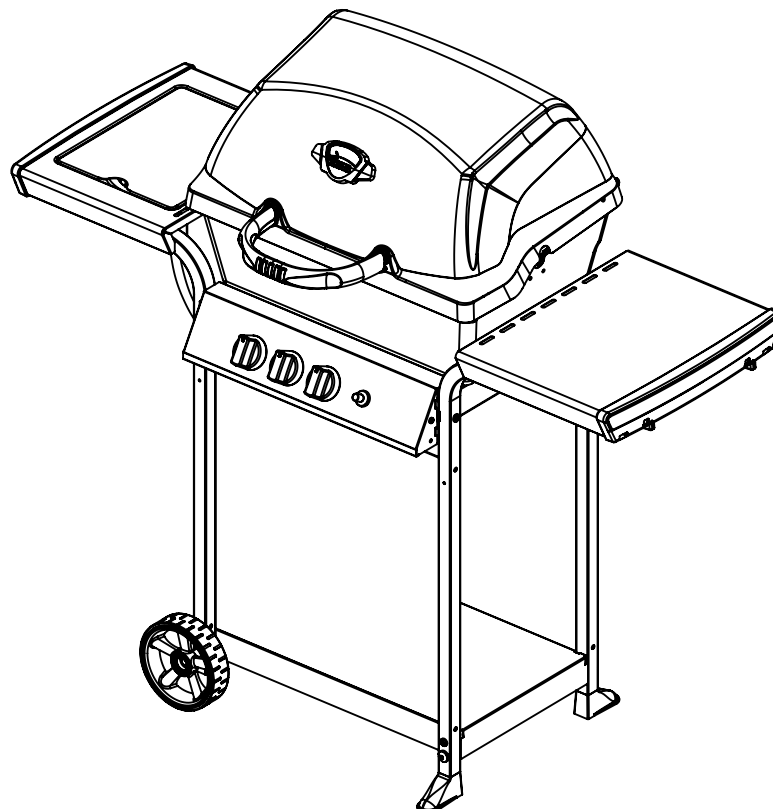

7

(2)

8

11

(1)

12

**13**

(2) 

**14**

<u>ITEM #</u>	<u>PART #</u>	<u>DESCRIPTION</u>	<u>30040-923</u>
1	10473-E301	CASTING TOP	1
2	SM5003-2B	CASTING BOTTOM	1
3	SP23A-30	NAMEPLATE	1
4	SP5022-3	GRID-WARMING RACK	1
5	SP43A-3	GRID	1
6	SM5072-9	FLAV-R-WAVE	1
7	SM190A-12	BURNER ASM	1
8	SP5016-20	ELECTRODE	1
9	SP5038-19B	LID HANDLE	1
10	SP5001-40	CASTING STANDOFF	2
20	SM5403-42EU	CONTROL COVER	1
21	10442-534E	CONTROL ASM LP	1
23	SP11-7	CONTROL KNOB	3
24	10342-22	IGNITOR	1
25	S13467-079	SIDE BURNER HOSE	1
30	SM5069-9	HEAT SHEILD	1
32	SM5038-8B	BENT LEG	4
35	SM5397A-42B	SUPPORT CASTING LEFT	1
36	SM5398A-42B	SUPPORT CASTING RIGHT	1
39	SM5004A-6B	BRACE - UPPER REAR	1
40	10711-E351R	BASE	1
50	10711-E111	SHELF - SIDE	1
51	10711-E131	SHELF - SIDE BURNER	1
52	10711-E50		2
54	10956-E601	FRONT PANEL	1
55	SP5018-18	SCREW #10	2
56	10892-608	WHEEL	2
57	53004-271	SIDE BURNER - BODY	1
58	10390-E10	SIDE BURNER	1
59	63139-981	SIDE BURNER - TRIVET	1
60	53000-251	SIDE BURNER - COVER	1
62	10342-T16	ELECTRODE	1
63	Y-11230	CLIP	1
77	S15111	GREASE CUP HOLDER	1
78	11494-148	LEG PLUG	2
79	SP15112		1
80	SP25-16	1/4-20 WING NUT	2
81	Y-11560	BOLT 1/4-20 x 1 1/2	8
85	Y-11214		2
91	Y-11968	BOLT 3/8-16 x 1 3/4	2
92	Y-12285	NUT 3/8	2
93	Y-29320	BOLT 10-24 x 1 3/4	2
94	32010190	BOLT 10-24 X 3/4	2
95	Y-29304	BOLT 10-24 x 3/8	2
96	S21061	WING NUT 10-24	2
97	10240-13	PIN	2
98	S21233	COTTER PIN	2
99	SP5004-15	CLIP	1
101	SP23-16	NUT 10-24	2
102	S21124	SCREW #8 x 3/8	4
103	Y-12855	SCREW 1/4-20 x 3/8	8
104	Y-12835	SCREW #6 x 3/8	2
105	Y-12646	SCREW #8 x 1/2 - SHOULDER	2