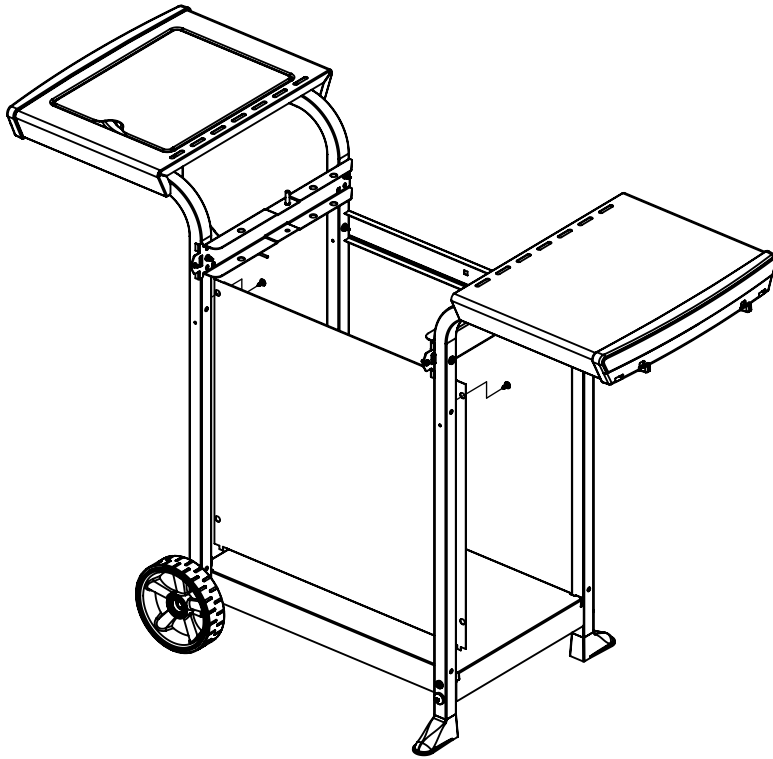

7

(2)

8

11

(1)

12

**13**

(2) 

**14**

<u>ITEM #</u>	<u>PART #</u>	<u>DESCRIPTION</u>	<u>30040-923</u>
1	10473-E301	CASTING TOP	1
2	SM5003-2B	CASTING BOTTOM	1
3	SP23A-30	NAMEPLATE	1
4	SP5022-3	GRID-WARMING RACK	1
5	SP43A-3	GRID	1
6	SM5072-9	FLAV-R-WAVE	1
7	SM190A-12	BURNER ASM	1
8	SP5016-20	ELECTRODE	1
9	SP5038-19B	LID HANDLE	1
10	SP5001-40	CASTING STANDOFF	2
20	SM5403-42EU	CONTROL COVER	1
21	10442-534E	CONTROL ASM LP	1
23	SP11-7	CONTROL KNOB	3
24	10342-22	IGNITOR	1
25	S13467-079	SIDE BURNER HOSE	1
30	SM5069-9	HEAT SHEILD	1
32	SM5038-8B	BENT LEG	4
35	SM5397A-42B	SUPPORT CASTING LEFT	1
36	SM5398A-42B	SUPPORT CASTING RIGHT	1
39	SM5004A-6B	BRACE - UPPER REAR	1
40	10711-E351R	BASE	1
50	10711-E111	SHELF - SIDE	1
51	10711-E131	SHELF - SIDE BURNER	1
52	10711-E50		2
54	10956-E601	FRONT PANEL	1
55	SP5018-18	SCREW #10	2
56	10892-608	WHEEL	2
57	53004-271	SIDE BURNER - BODY	1
58	10390-E10	SIDE BURNER	1
59	63139-981	SIDE BURNER - TRIVET	1
60	53000-251	SIDE BURNER - COVER	1
62	10342-T16	ELECTRODE	1
63	Y-11230	CLIP	1
77	S15111	GREASE CUP HOLDER	1
78	11494-148	LEG PLUG	2
79	SP15112		1
80	SP25-16	1/4-20 WING NUT	2
81	Y-11560	BOLT 1/4-20 x 1 1/2	8
85	Y-11214		2
91	Y-11968	BOLT 3/8-16 x 1 3/4	2
92	Y-12285	NUT 3/8	2
93	Y-29320	BOLT 10-24 x 1 3/4	2
94	32010190	BOLT 10-24 X 3/4	2
95	Y-29304	BOLT 10-24 x 3/8	2
96	S21061	WING NUT 10-24	2
97	10240-13	PIN	2
98	S21233	COTTER PIN	2
99	SP5004-15	CLIP	1
101	SP23-16	NUT 10-24	2
102	S21124	SCREW #8 x 3/8	4
103	Y-12855	SCREW 1/4-20 x 3/8	8
104	Y-12835	SCREW #6 x 3/8	2
105	Y-12646	SCREW #8 x 1/2 - SHOULDER	2