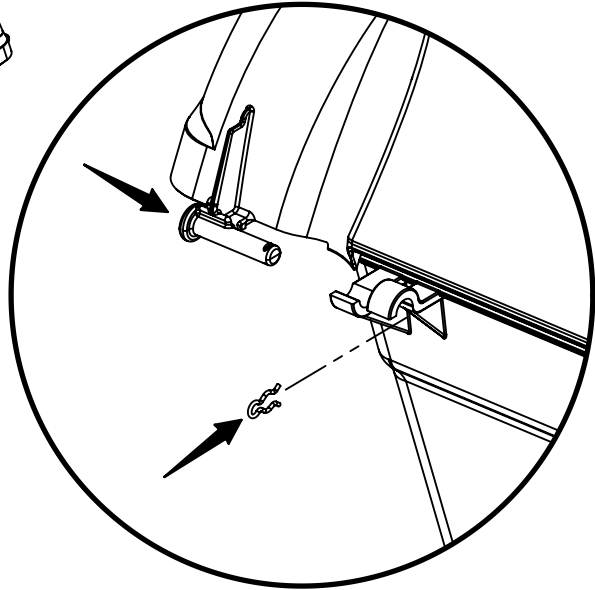

7

(2)

8

11

(1)

12

**13**

(2) 

**14**

<u>ITEM #</u>	<u>PART #</u>	<u>DESCRIPTION</u>	<u>30040-923</u>
1	10473-E301	CASTING TOP	1
2	SM5003-2B	CASTING BOTTOM	1
3	SP23A-30	NAMEPLATE	1
4	SP5022-3	GRID-WARMING RACK	1
5	SP43A-3	GRID	1
6	SM5072-9	FLAV-R-WAVE	1
7	SM190A-12	BURNER ASM	1
8	SP5016-20	ELECTRODE	1
9	SP5038-19B	LID HANDLE	1
10	SP5001-40	CASTING STANDOFF	2
20	SM5403-42EU	CONTROL COVER	1
21	10442-534E	CONTROL ASM LP	1
23	SP11-7	CONTROL KNOB	3
24	10342-22	IGNITOR	1
25	S13467-079	SIDE BURNER HOSE	1
30	SM5069-9	HEAT SHEILD	1
32	SM5038-8B	BENT LEG	4
35	SM5397A-42B	SUPPORT CASTING LEFT	1
36	SM5398A-42B	SUPPORT CASTING RIGHT	1
39	SM5004A-6B	BRACE - UPPER REAR	1
40	10711-E351R	BASE	1
50	10711-E111	SHELF - SIDE	1
51	10711-E131	SHELF - SIDE BURNER	1
52	10711-E50		2
54	10956-E601	FRONT PANEL	1
55	SP5018-18	SCREW #10	2
56	10892-608	WHEEL	2
57	53004-271	SIDE BURNER - BODY	1
58	10390-E10	SIDE BURNER	1
59	63139-981	SIDE BURNER - TRIVET	1
60	53000-251	SIDE BURNER - COVER	1
62	10342-T16	ELECTRODE	1
63	Y-11230	CLIP	1
77	S15111	GREASE CUP HOLDER	1
78	11494-148	LEG PLUG	2
79	SP15112		1
80	SP25-16	1/4-20 WING NUT	2
81	Y-11560	BOLT 1/4-20 x 1 1/2	8
85	Y-11214		2
91	Y-11968	BOLT 3/8-16 x 1 3/4	2
92	Y-12285	NUT 3/8	2
93	Y-29320	BOLT 10-24 x 1 3/4	2
94	32010190	BOLT 10-24 X 3/4	2
95	Y-29304	BOLT 10-24 x 3/8	2
96	S21061	WING NUT 10-24	2
97	10240-13	PIN	2
98	S21233	COTTER PIN	2
99	SP5004-15	CLIP	1
101	SP23-16	NUT 10-24	2
102	S21124	SCREW #8 x 3/8	4
103	Y-12855	SCREW 1/4-20 x 3/8	8
104	Y-12835	SCREW #6 x 3/8	2
105	Y-12646	SCREW #8 x 1/2 - SHOULDER	2