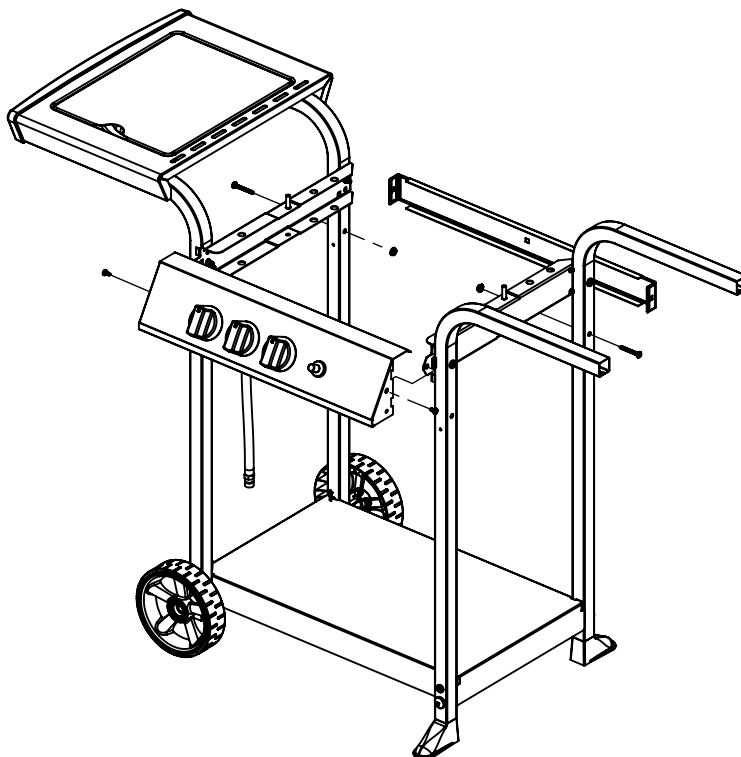

(4) 

(2) 

(2) 

**3**

**4**

5

(2)  (2)  (2) 

6

**14**

<u>ITEM #</u>	<u>PART #</u>	<u>DESCRIPTION</u>	<u>30040-923</u>
1	10473-E301	CASTING TOP	1
2	SM5003-2B	CASTING BOTTOM	1
3	SP23A-30	NAMEPLATE	1
4	SP5022-3	GRID-WARMING RACK	1
5	SP43A-3	GRID	1
6	SM5072-9	FLAV-R-WAVE	1
7	SM190A-12	BURNER ASM	1
8	SP5016-20	ELECTRODE	1
9	SP5038-19B	LID HANDLE	1
10	SP5001-40	CASTING STANDOFF	2
20	SM5403-42EU	CONTROL COVER	1
21	10442-534E	CONTROL ASM LP	1
23	SP11-7	CONTROL KNOB	3
24	10342-22	IGNITOR	1
25	S13467-079	SIDE BURNER HOSE	1
30	SM5069-9	HEAT SHEILD	1
32	SM5038-8B	BENT LEG	4
35	SM5397A-42B	SUPPORT CASTING LEFT	1
36	SM5398A-42B	SUPPORT CASTING RIGHT	1
39	SM5004A-6B	BRACE - UPPER REAR	1
40	10711-E351R	BASE	1
50	10711-E111	SHELF - SIDE	1
51	10711-E131	SHELF - SIDE BURNER	1
52	10711-E50		2
54	10956-E601	FRONT PANEL	1
55	SP5018-18	SCREW #10	2
56	10892-608	WHEEL	2
57	53004-271	SIDE BURNER - BODY	1
58	10390-E10	SIDE BURNER	1
59	63139-981	SIDE BURNER - TRIVET	1
60	53000-251	SIDE BURNER - COVER	1
62	10342-T16	ELECTRODE	1
63	Y-11230	CLIP	1
77	S15111	GREASE CUP HOLDER	1
78	11494-148	LEG PLUG	2
79	SP15112		1
80	SP25-16	1/4-20 WING NUT	2
81	Y-11560	BOLT 1/4-20 x 1 1/2	8
85	Y-11214		2
91	Y-11968	BOLT 3/8-16 x 1 3/4	2
92	Y-12285	NUT 3/8	2
93	Y-29320	BOLT 10-24 x 1 3/4	2
94	32010190	BOLT 10-24 X 3/4	2
95	Y-29304	BOLT 10-24 x 3/8	2
96	S21061	WING NUT 10-24	2
97	10240-13	PIN	2
98	S21233	COTTER PIN	2
99	SP5004-15	CLIP	1
101	SP23-16	NUT 10-24	2
102	S21124	SCREW #8 x 3/8	4
103	Y-12855	SCREW 1/4-20 x 3/8	8
104	Y-12835	SCREW #6 x 3/8	2
105	Y-12646	SCREW #8 x 1/2 - SHOULDER	2