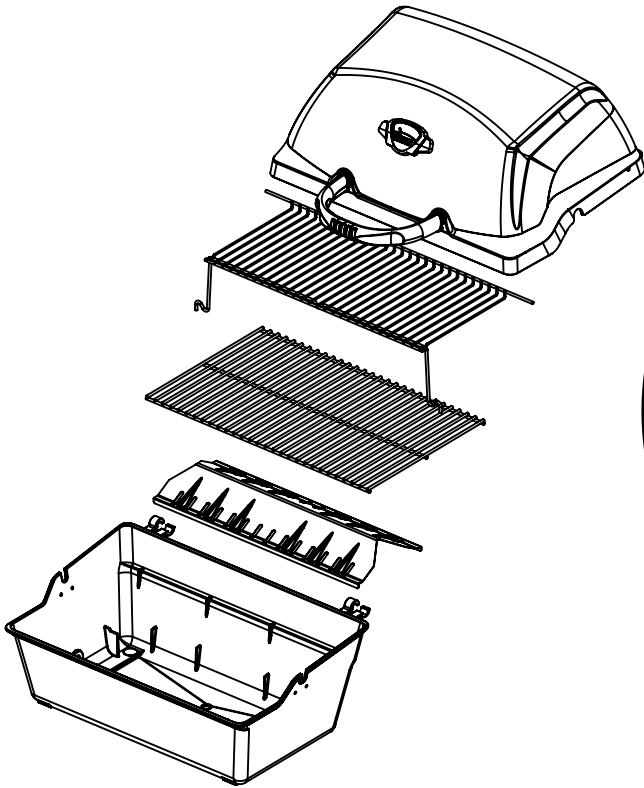

7

(2)

8

11

(1)

12

**13**

(2) 

**14**

<u>ITEM #</u>	<u>PART #</u>	<u>DESCRIPTION</u>	<u>30040-923</u>
1	10473-E301	CASTING TOP	1
2	SM5003-2B	CASTING BOTTOM	1
3	SP23A-30	NAMEPLATE	1
4	SP5022-3	GRID-WARMING RACK	1
5	SP43A-3	GRID	1
6	SM5072-9	FLAV-R-WAVE	1
7	SM190A-12	BURNER ASM	1
8	SP5016-20	ELECTRODE	1
9	SP5038-19B	LID HANDLE	1
10	SP5001-40	CASTING STANDOFF	2
20	SM5403-42EU	CONTROL COVER	1
21	10442-534E	CONTROL ASM LP	1
23	SP11-7	CONTROL KNOB	3
24	10342-22	IGNITOR	1
25	S13467-079	SIDE BURNER HOSE	1
30	SM5069-9	HEAT SHEILD	1
32	SM5038-8B	BENT LEG	4
35	SM5397A-42B	SUPPORT CASTING LEFT	1
36	SM5398A-42B	SUPPORT CASTING RIGHT	1
39	SM5004A-6B	BRACE - UPPER REAR	1
40	10711-E351R	BASE	1
50	10711-E111	SHELF - SIDE	1
51	10711-E131	SHELF - SIDE BURNER	1
52	10711-E50		2
54	10956-E601	FRONT PANEL	1
55	SP5018-18	SCREW #10	2
56	10892-608	WHEEL	2
57	53004-271	SIDE BURNER - BODY	1
58	10390-E10	SIDE BURNER	1
59	63139-981	SIDE BURNER - TRIVET	1
60	53000-251	SIDE BURNER - COVER	1
62	10342-T16	ELECTRODE	1
63	Y-11230	CLIP	1
77	S15111	GREASE CUP HOLDER	1
78	11494-148	LEG PLUG	2
79	SP15112		1
80	SP25-16	1/4-20 WING NUT	2
81	Y-11560	BOLT 1/4-20 x 1 1/2	8
85	Y-11214		2
91	Y-11968	BOLT 3/8-16 x 1 3/4	2
92	Y-12285	NUT 3/8	2
93	Y-29320	BOLT 10-24 x 1 3/4	2
94	32010190	BOLT 10-24 X 3/4	2
95	Y-29304	BOLT 10-24 x 3/8	2
96	S21061	WING NUT 10-24	2
97	10240-13	PIN	2
98	S21233	COTTER PIN	2
99	SP5004-15	CLIP	1
101	SP23-16	NUT 10-24	2
102	S21124	SCREW #8 x 3/8	4
103	Y-12855	SCREW 1/4-20 x 3/8	8
104	Y-12835	SCREW #6 x 3/8	2
105	Y-12646	SCREW #8 x 1/2 - SHOULDER	2