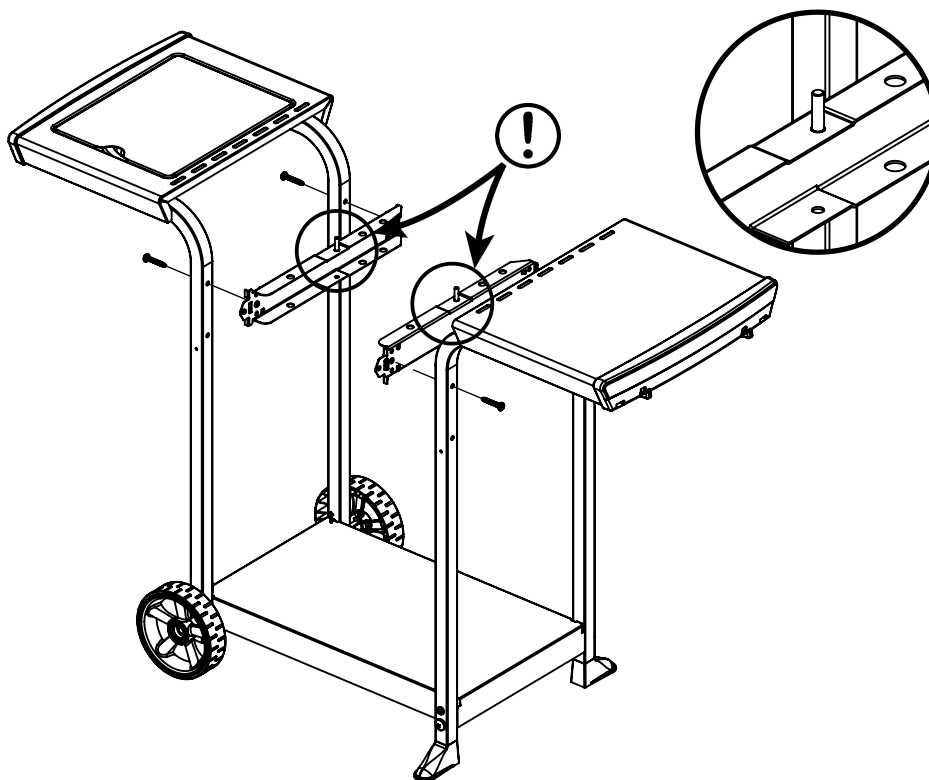

(4) 

(2) 

(2) 

**3**

**4**

5

(2)  (2)  (2) 

6

**14**

<u>ITEM #</u>	<u>PART #</u>	<u>DESCRIPTION</u>	<u>30040-923</u>
1	10473-E301	CASTING TOP	1
2	SM5003-2B	CASTING BOTTOM	1
3	SP23A-30	NAMEPLATE	1
4	SP5022-3	GRID-WARMING RACK	1
5	SP43A-3	GRID	1
6	SM5072-9	FLAV-R-WAVE	1
7	SM190A-12	BURNER ASM	1
8	SP5016-20	ELECTRODE	1
9	SP5038-19B	LID HANDLE	1
10	SP5001-40	CASTING STANDOFF	2
20	SM5403-42EU	CONTROL COVER	1
21	10442-534E	CONTROL ASM LP	1
23	SP11-7	CONTROL KNOB	3
24	10342-22	IGNITOR	1
25	S13467-079	SIDE BURNER HOSE	1
30	SM5069-9	HEAT SHEILD	1
32	SM5038-8B	BENT LEG	4
35	SM5397A-42B	SUPPORT CASTING LEFT	1
36	SM5398A-42B	SUPPORT CASTING RIGHT	1
39	SM5004A-6B	BRACE - UPPER REAR	1
40	10711-E351R	BASE	1
50	10711-E111	SHELF - SIDE	1
51	10711-E131	SHELF - SIDE BURNER	1
52	10711-E50		2
54	10956-E601	FRONT PANEL	1
55	SP5018-18	SCREW #10	2
56	10892-608	WHEEL	2
57	53004-271	SIDE BURNER - BODY	1
58	10390-E10	SIDE BURNER	1
59	63139-981	SIDE BURNER - TRIVET	1
60	53000-251	SIDE BURNER - COVER	1
62	10342-T16	ELECTRODE	1
63	Y-11230	CLIP	1
77	S15111	GREASE CUP HOLDER	1
78	11494-148	LEG PLUG	2
79	SP15112		1
80	SP25-16	1/4-20 WING NUT	2
81	Y-11560	BOLT 1/4-20 x 1 1/2	8
85	Y-11214		2
91	Y-11968	BOLT 3/8-16 x 1 3/4	2
92	Y-12285	NUT 3/8	2
93	Y-29320	BOLT 10-24 x 1 3/4	2
94	32010190	BOLT 10-24 X 3/4	2
95	Y-29304	BOLT 10-24 x 3/8	2
96	S21061	WING NUT 10-24	2
97	10240-13	PIN	2
98	S21233	COTTER PIN	2
99	SP5004-15	CLIP	1
101	SP23-16	NUT 10-24	2
102	S21124	SCREW #8 x 3/8	4
103	Y-12855	SCREW 1/4-20 x 3/8	8
104	Y-12835	SCREW #6 x 3/8	2
105	Y-12646	SCREW #8 x 1/2 - SHOULDER	2