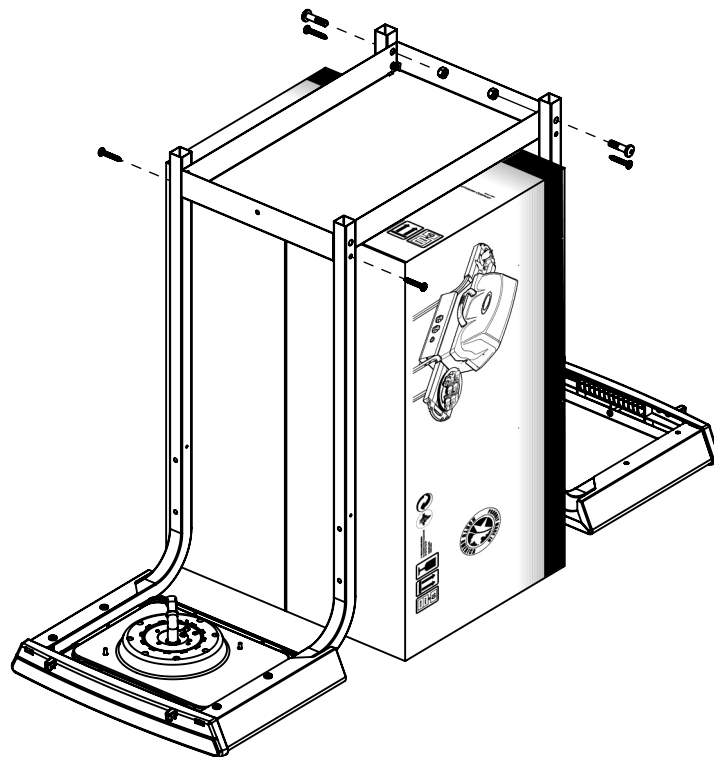

2

(4)

(2)

(2)